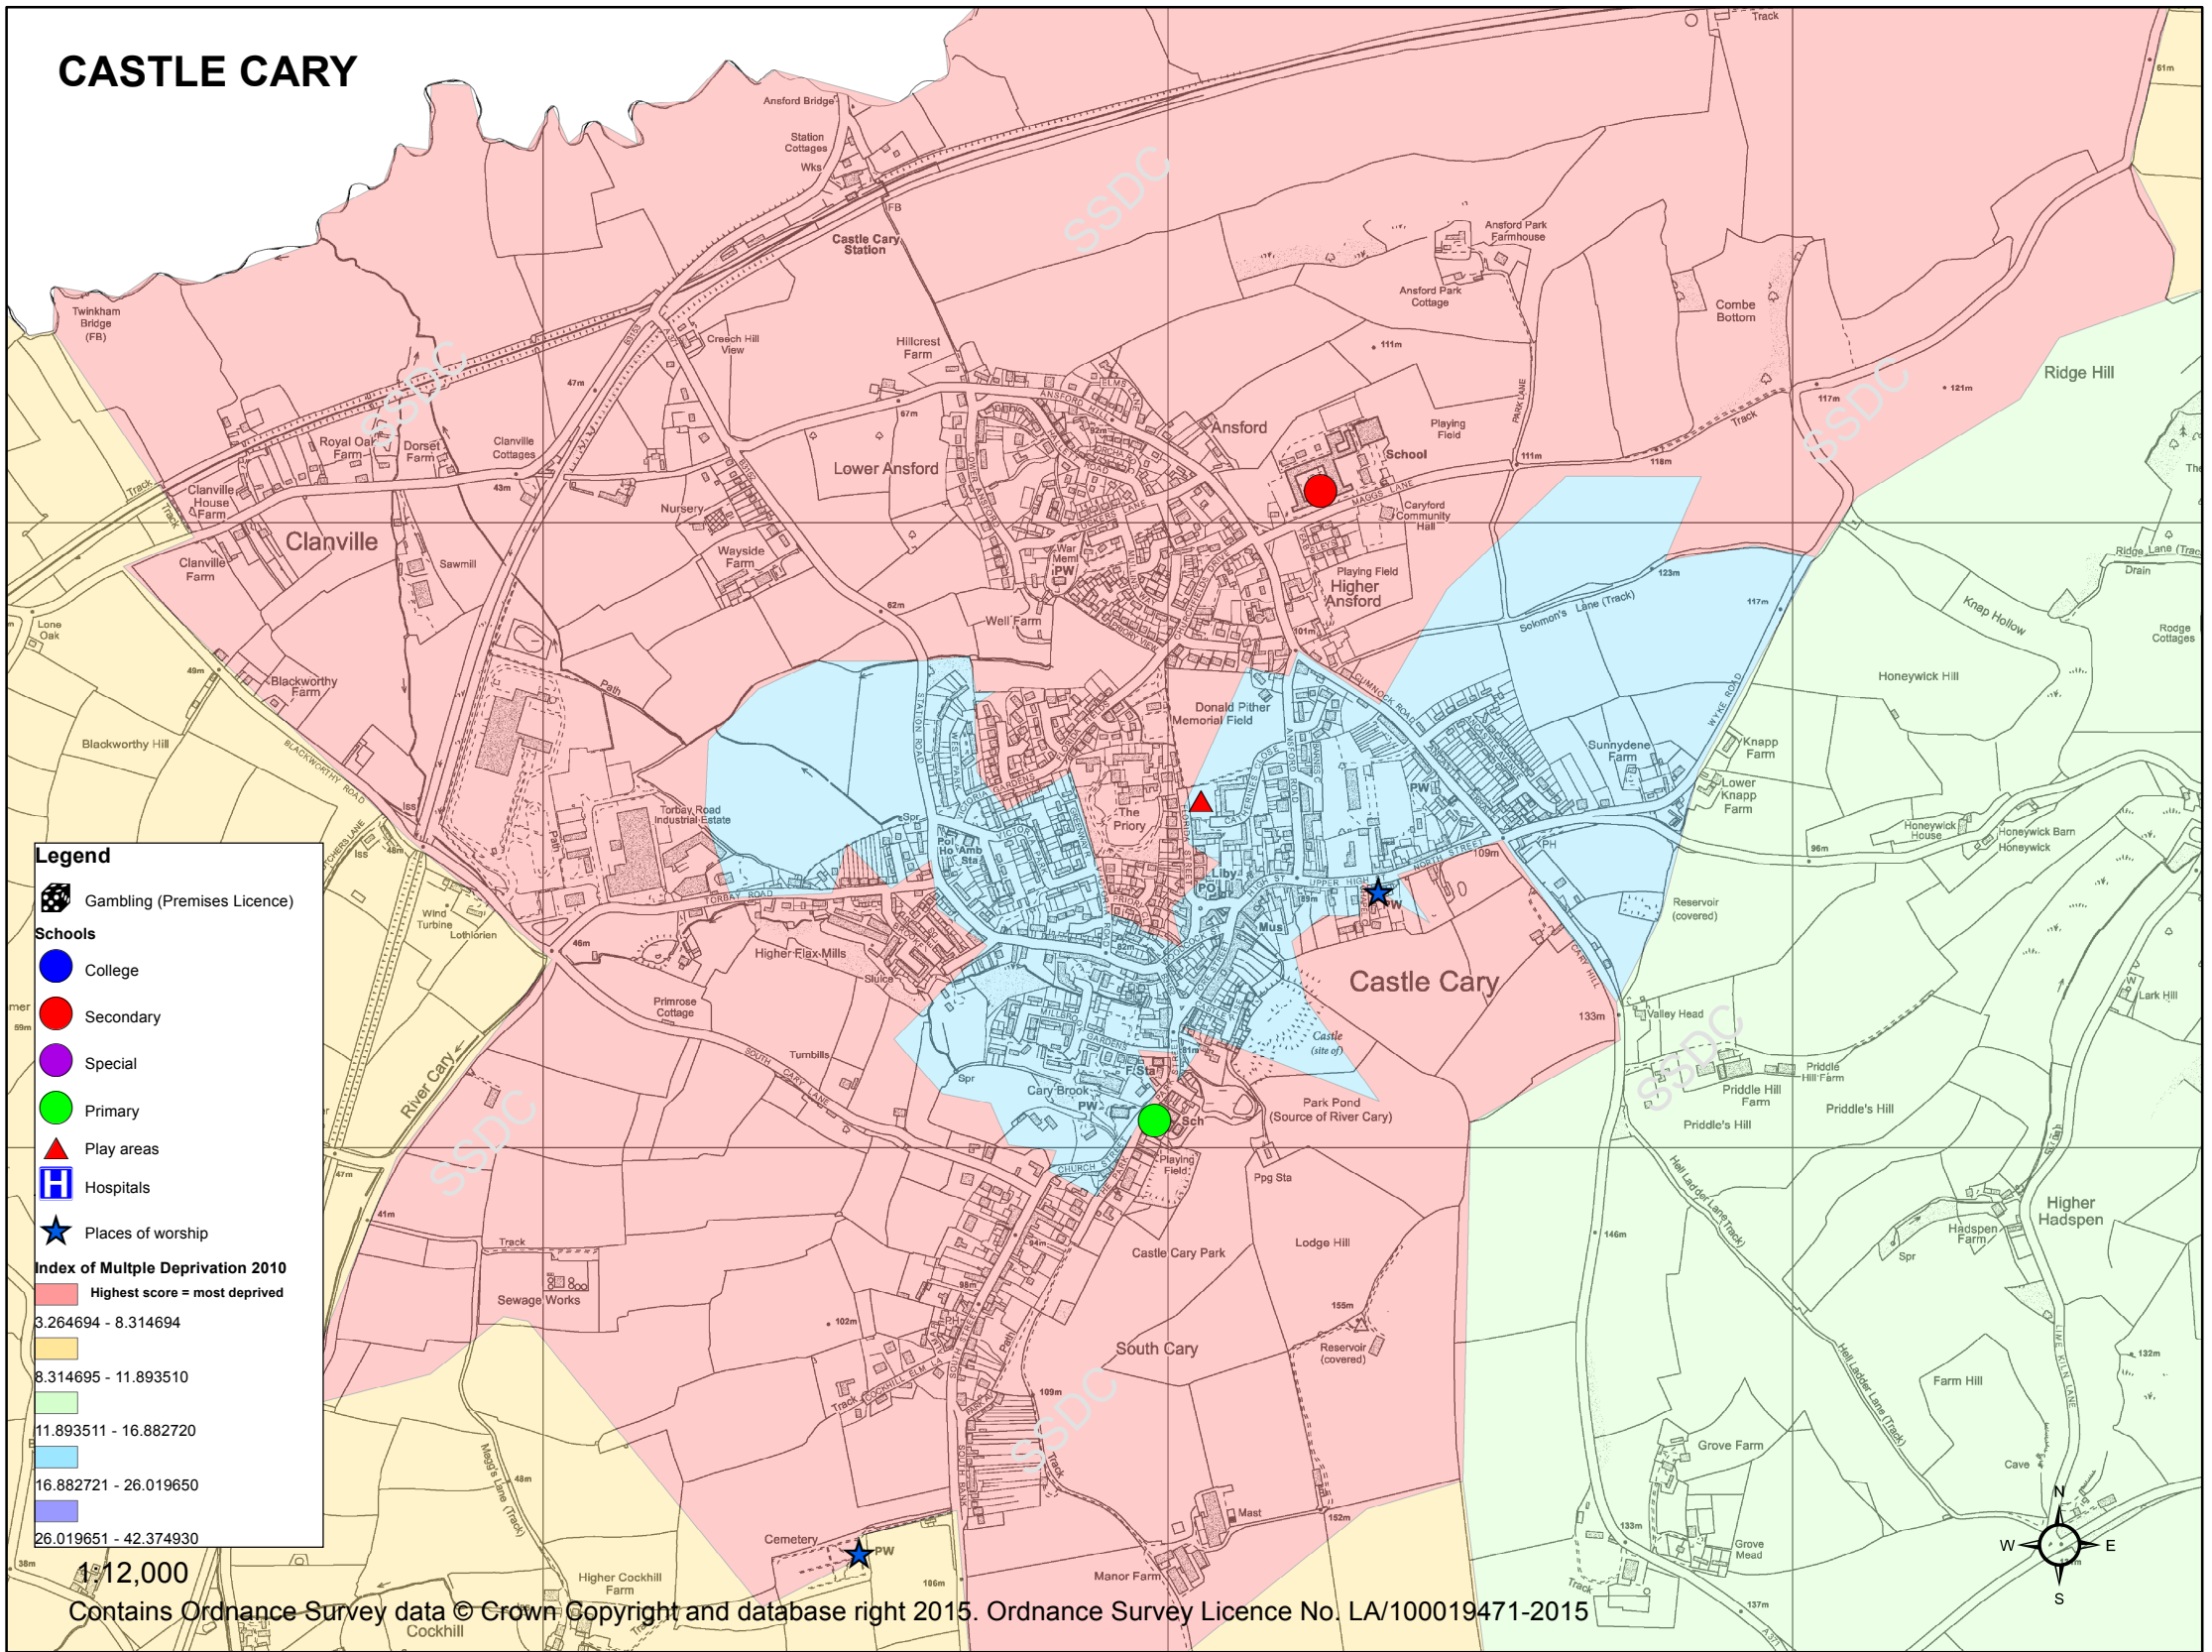

CASTLE CARY

Legend

- Gambling (Premises Licence)
- Schools**
- College
- Secondary
- Special
- Primary
- Play areas
- Hospitals
- Places of worship
- Index of Multiple Deprivation 2010**
- Highest score = most deprived
- 3.264694 - 8.314694
- 8.314695 - 11.893510
- 11.893511 - 16.882720
- 16.882721 - 26.019650
- 26.019651 - 42.374930

1:12,000